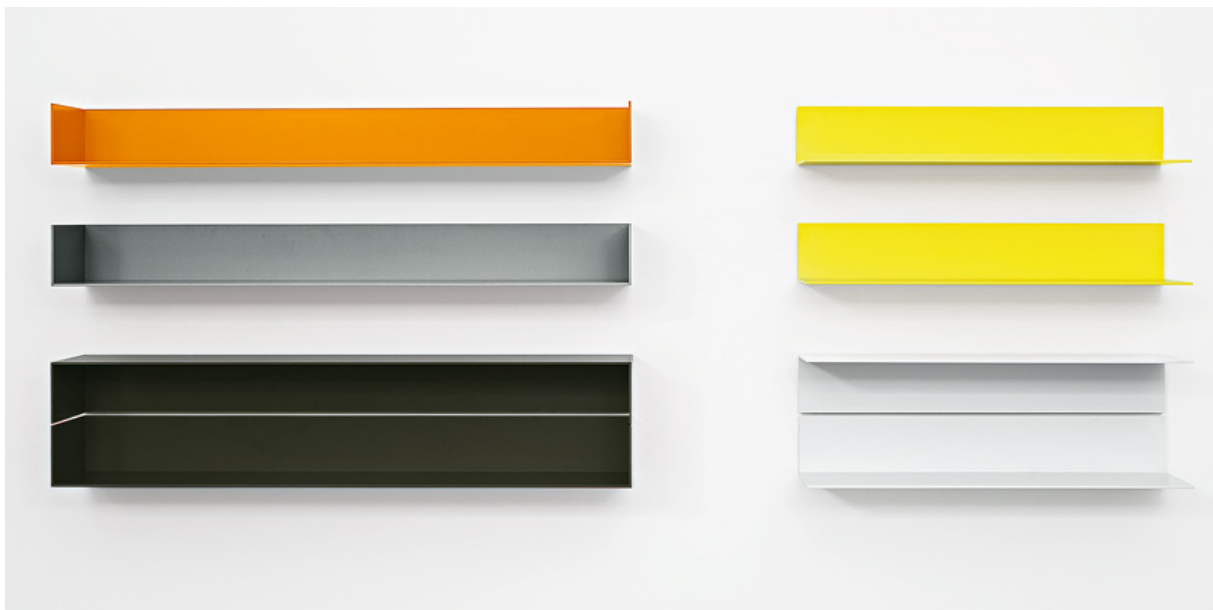

SCHELLMANN FURNITURE

Jörg Schellmann - Shelf Profil 2012

Wall shelf made of powder-coated aluminum profile,
as single or double elements, with or without side part

Dimensions cm:

100 wide x 26 deep x 16 high /

150 wide x 26 deep x 16 high

Colors:

sulfur yellow 1016 / umbra gray 7022 /

traffic gray A 7042 / signal white 9003

Schellmann Furniture, Ainmillerstraße 25

D-80801 Munich

tel +49 89 3866608 10

mail@schellmannfurniture.com