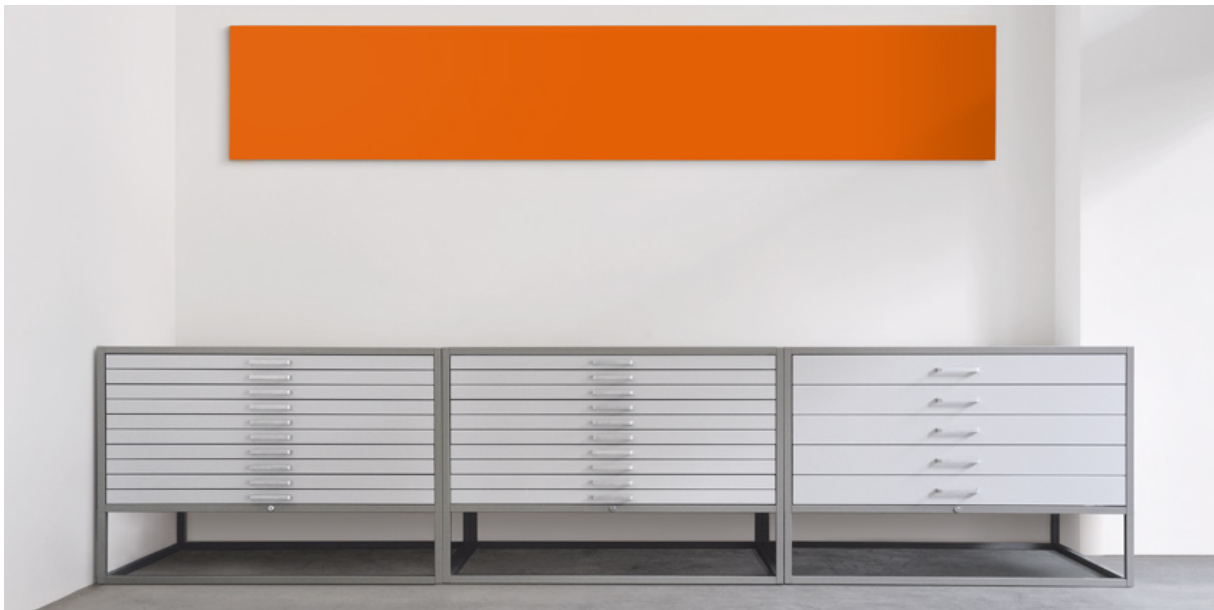

SCHELLMANN FURNITURE

Jörg Schellmann - Flat Files 2008

Steel frame with drawers

Colors:

Steel frame: stone gray 7030

Drawer, metal top: light gray 7035

DIN / ISO A0

Overall dimensions cm: 137 wide x 100 deep x 95 high

DIN / ISO A1

Overall dimensions cm: 109.5 wide x 83.5 deep x 95 high

Schellmann Furniture, Ainmillerstraße 25

D-80801 Munich

tel +49 89 3866608 10

mail@schellmannfurniture.com