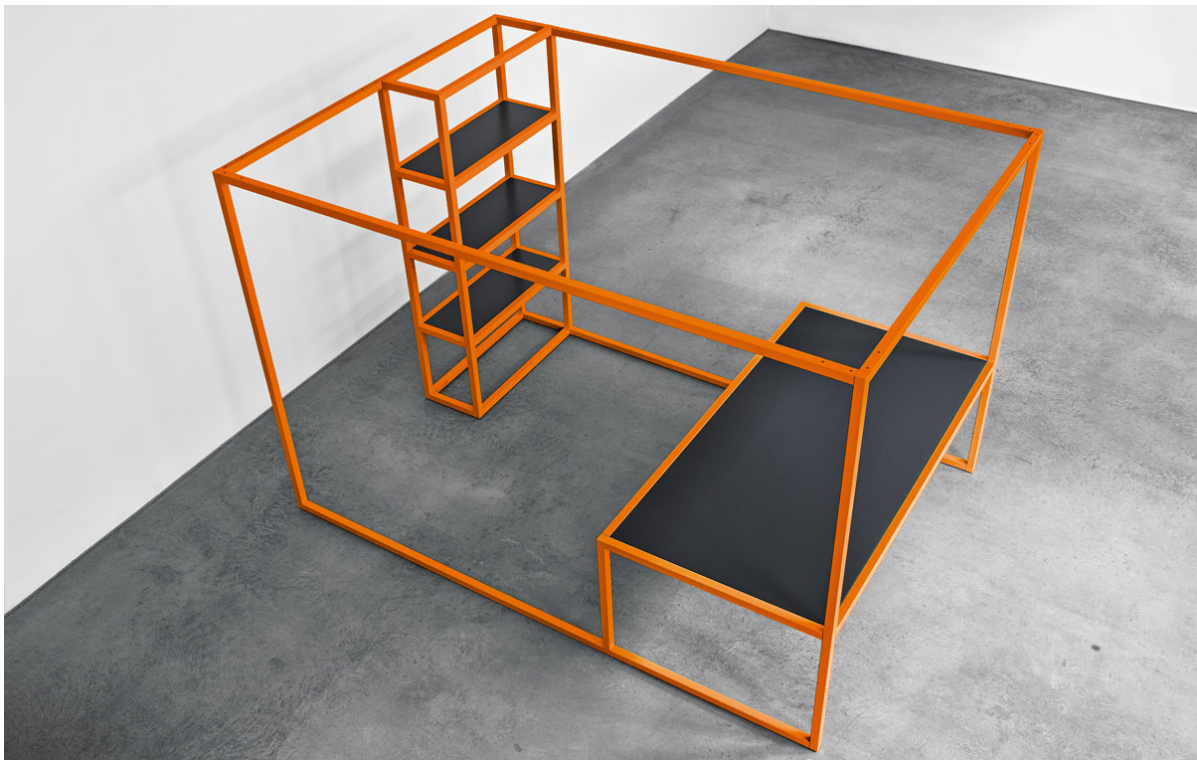

## SCHELLMANN FURNITURE

### Jörg Schellmann - Studiolo 2010

Tube steel construction with MDF

Dimensions cm:

300 long x 200 wide x 200 high

Colors:

Steel: gray-white, zinc yellow, pure orange or traffic blue

MDF: gray-white, stone gray or slate gray