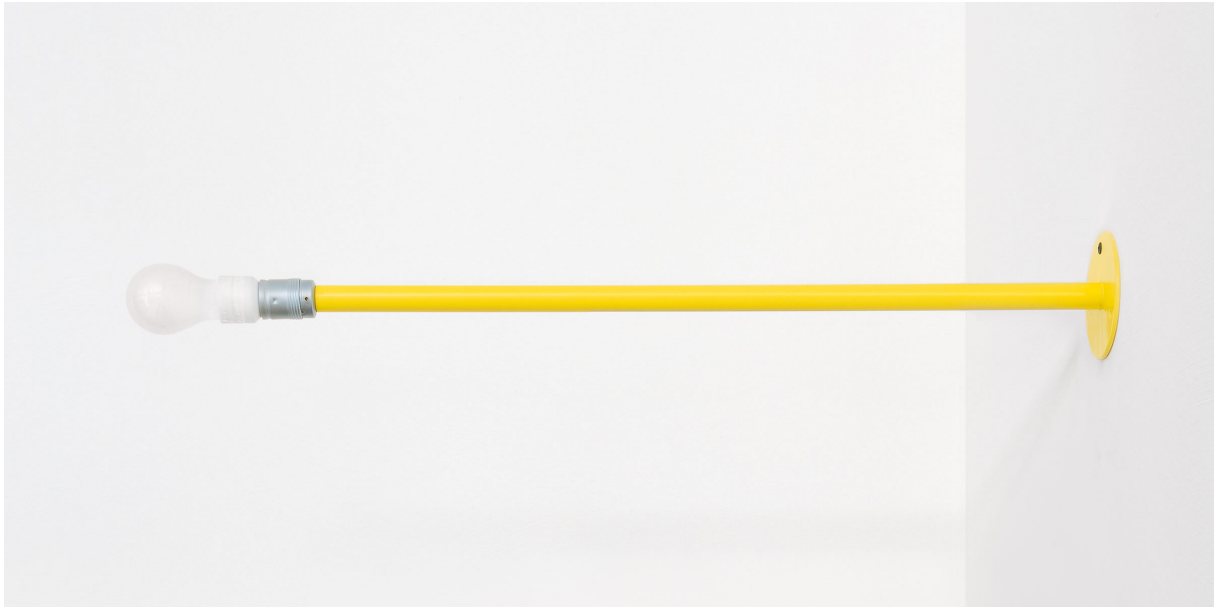

## SCHELLMANN FURNITURE

### **Jörg Schellmann - Light Pole Wall 2007**

Tubular steel with socket, to be mounted on the wall  
Dimensions cm: 80 length (without bulb), base 10 Ø  
Colors: zinc yellow RAL 1018 / gray white RAL 9002 /  
stone gray RAL 7030