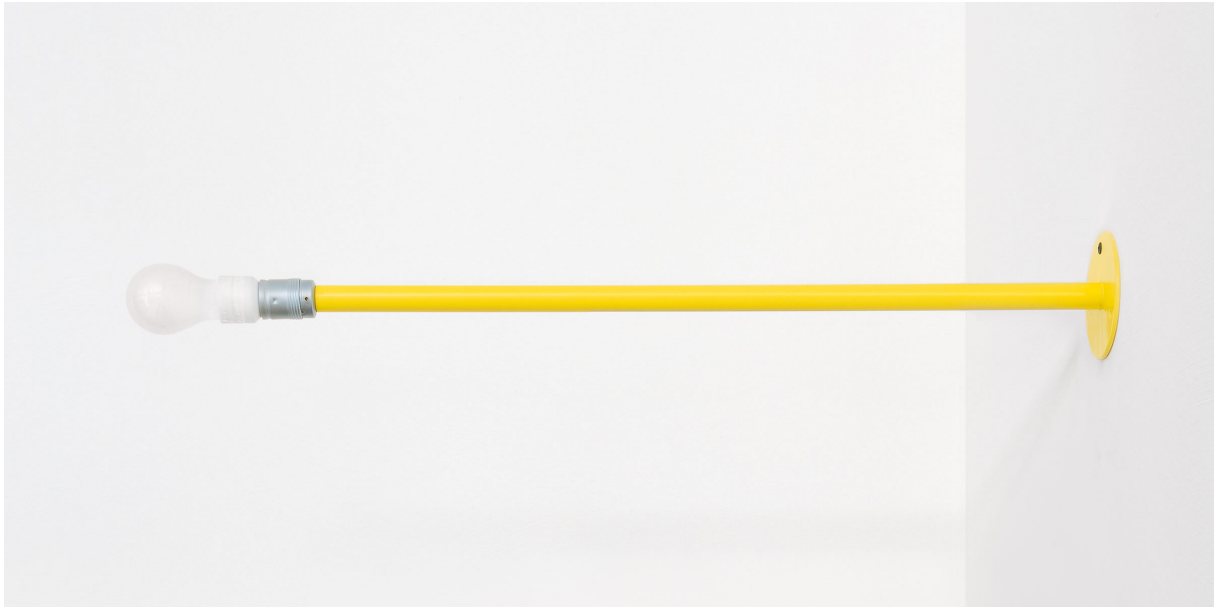

SCHELLMANN FURNITURE

Jörg Schellmann - Light Pole Wall 2007

Tubular steel with socket, to be mounted on the wall
Dimensions cm: 80 length (without bulb), base 10 Ø
Colors: zinc yellow RAL 1018 / gray white RAL 9002 /
stone gray RAL 7030