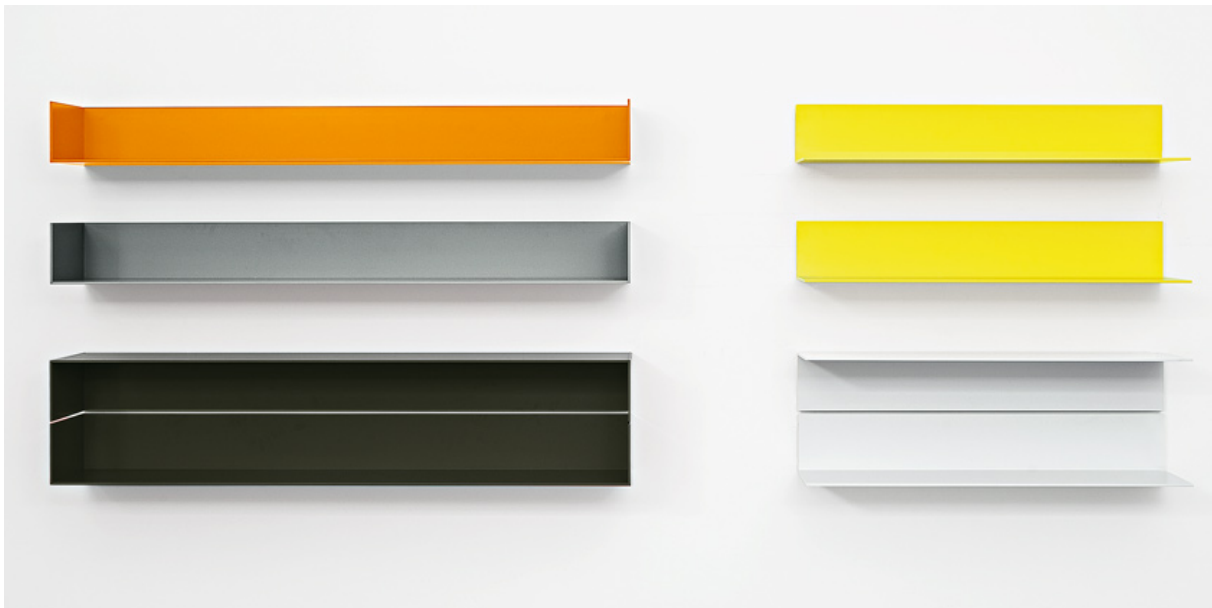

## SCHELLMANN FURNITURE

### Jörg Schellmann - Shelf Profil 2012

Wall shelf made of powder-coated aluminum profile,  
as single or double elements, with or without side part

Dimensions cm: 100 wide x 26 deep x 16 high /

150 wide x 26 deep x 16 high

Colors: sulfur yellow RAL 1016 /

umbra gray RAL 7022 / traffic gray A RAL 7042 /

signal white RAL 9003

Schellmann Furniture, Ainmillerstraße 25

D-80801 Munich

tel +49 89 38666080

mail@schellmannfurniture.com