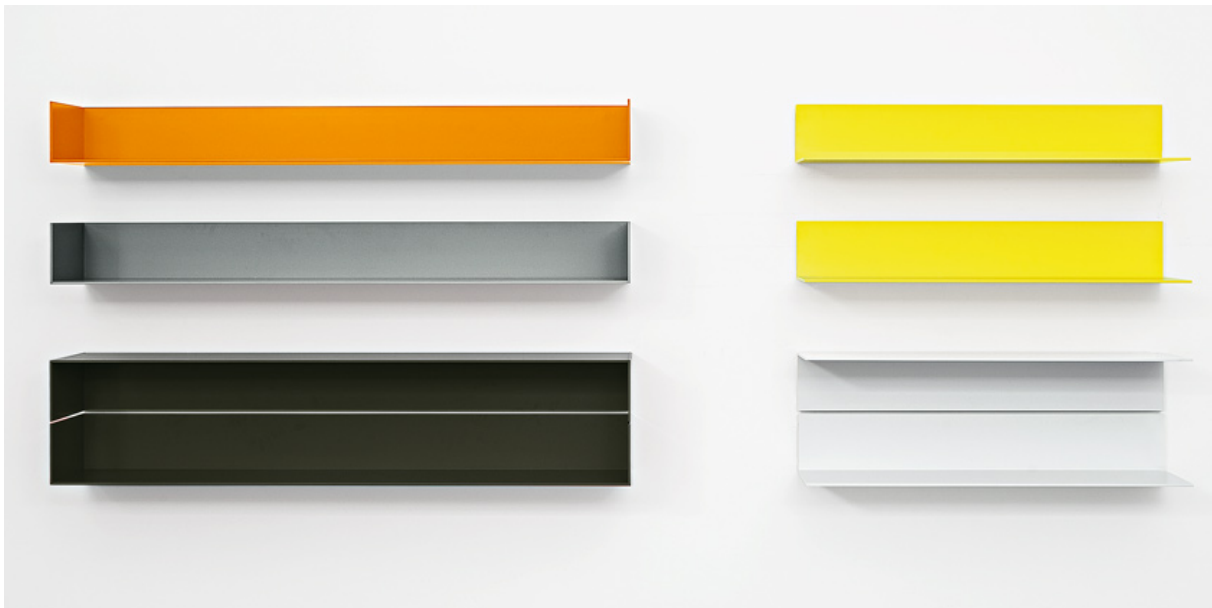

SCHELLMANN FURNITURE

Jörg Schellmann - Shelf Profil 2012

Wall shelf made of powder-coated aluminum profile,
as single or double elements, with or without side part

Dimensions cm: 100 wide x 26 deep x 16 high /

150 wide x 26 deep x 16 high

Colors: sulfur yellow RAL 1016 /

umbra gray RAL 7022 / traffic gray A RAL 7042 /

signal white RAL 9003

Schellmann Furniture, Ainmillerstraße 25

D-80801 Munich

tel +49 89 3866608 10