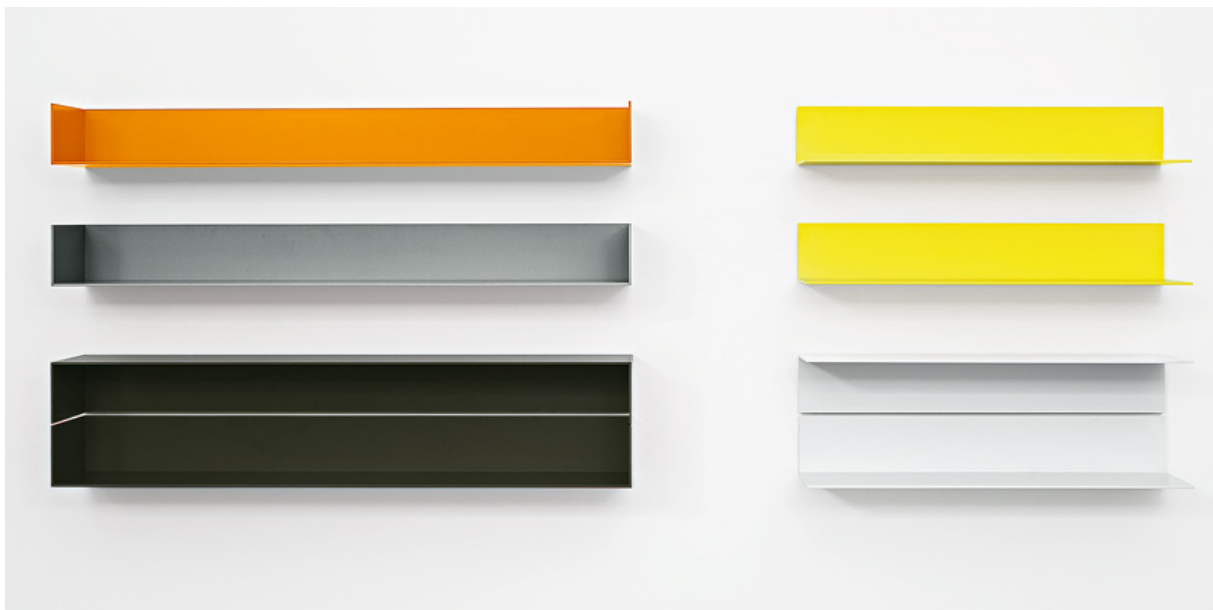

## SCHELLMANN FURNITURE

### Jörg Schellmann - Shelf Profil 2012

Wall shelf made of powder-coated aluminum profile,  
as single or double elements, with or without side part

Dimensions cm: 100 wide x 26 deep x 16 high /

150 wide x 26 deep x 16 high

Colors: sulfur yellow RAL 1016 /

umbra gray RAL 7022 / traffic gray A RAL 7042 /

signal white RAL 9003

Schellmann Furniture, Ainmillerstraße 25

D-80801 Munich

tel +49 89 3866608 10

mail@schellmannfurniture.com