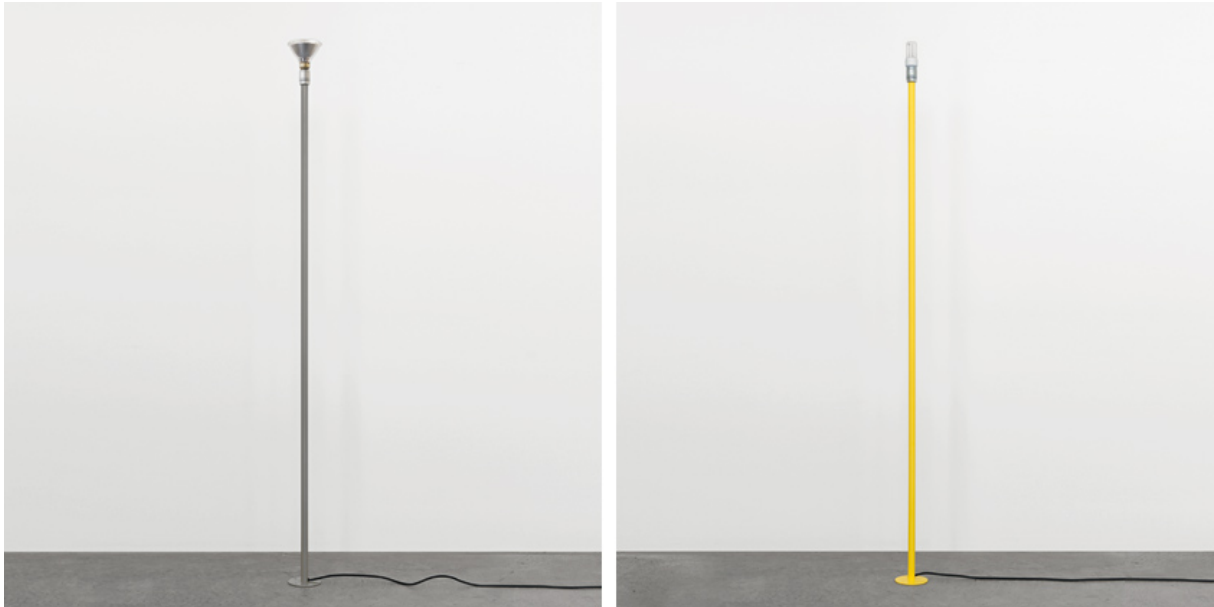

## **SCHELLMANN FURNITURE**

### **Jörg Schellmann - Light Pole Floor 2007**

Tubular steel with socket and disc, to be mounted on the floor or placed free standing on steel base

Dimensions cm: 185 height (without bulb), disc 12 Ø, steel base 24 Ø

Colors: zinc yellow RAL 1018 / gray white RAL 9002 / stone gray RAL 7030

EUR 1.100

Produced and distributed by Schellmann Furniture

Schellmann Furniture, Ainmillerstraße 25  
D-80801 Munich  
tel +49 89 3866608 10  
mail@schellmannfurniture.com