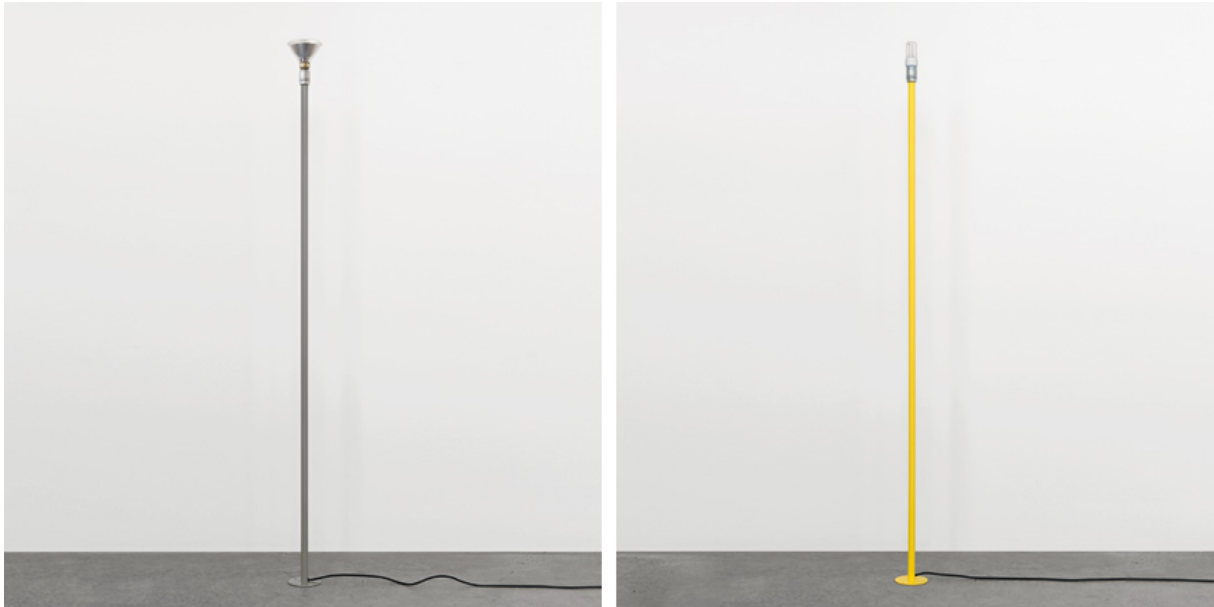

SCHELLMANN FURNITURE

Jörg Schellmann - Light Pole Floor 2007

Tubular steel with socket and disc, to be mounted on the floor or placed free standing on steel base

Dimensions cm: 185 height (without bulb), disc 12 Ø, steel base 24 Ø

Colors: zinc yellow RAL 1018 / gray white RAL 9002 / stone gray RAL 7030

EUR 1.250

Produced and distributed by Schellmann Furniture

Schellmann Furniture, Ainmillerstraße 25
D-80801 Munich
tel +49 89 38666080
mail@schellmannfurniture.com