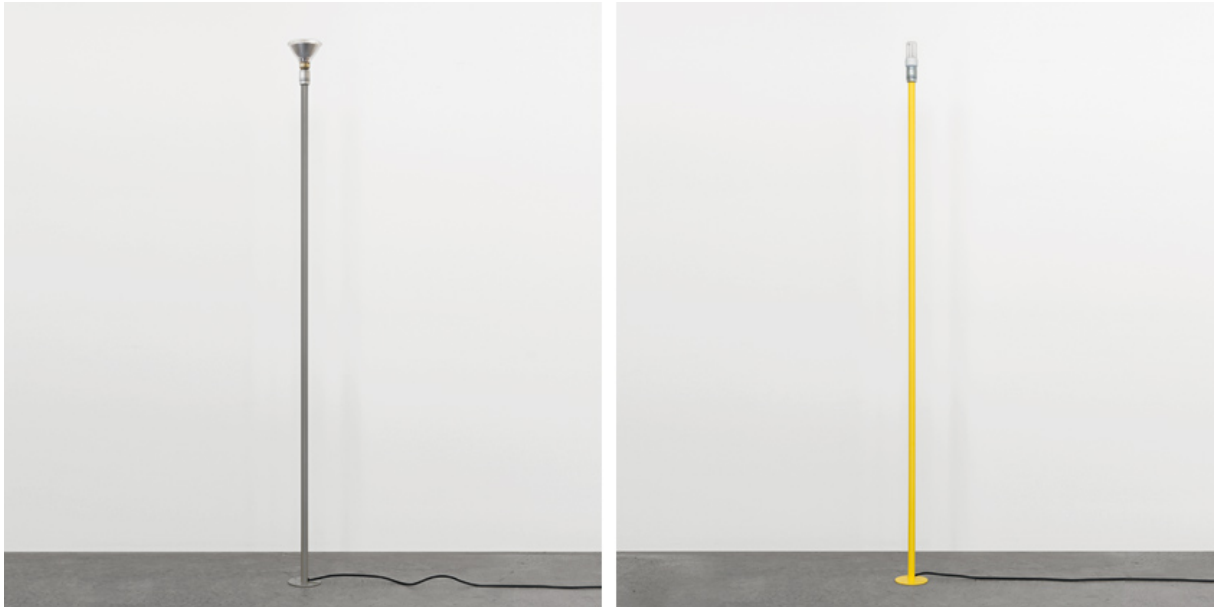

SCHELLMANN FURNITURE

Jörg Schellmann - Light Pole Floor 2007

Tubular steel with socket and disc, to be mounted on the floor or placed free standing on steel base

Dimensions cm: 185 height (without bulb), disc 12 Ø, steel base 24 Ø

Colors: zinc yellow RAL 1018 / gray white RAL 9002 / stone gray RAL 7030

Produced and distributed by Schellmann Furniture

Schellmann Furniture, Ainmillerstraße 25
D-80801 Munich
tel +49 89 3866608 10
mail@schellmannfurniture.com