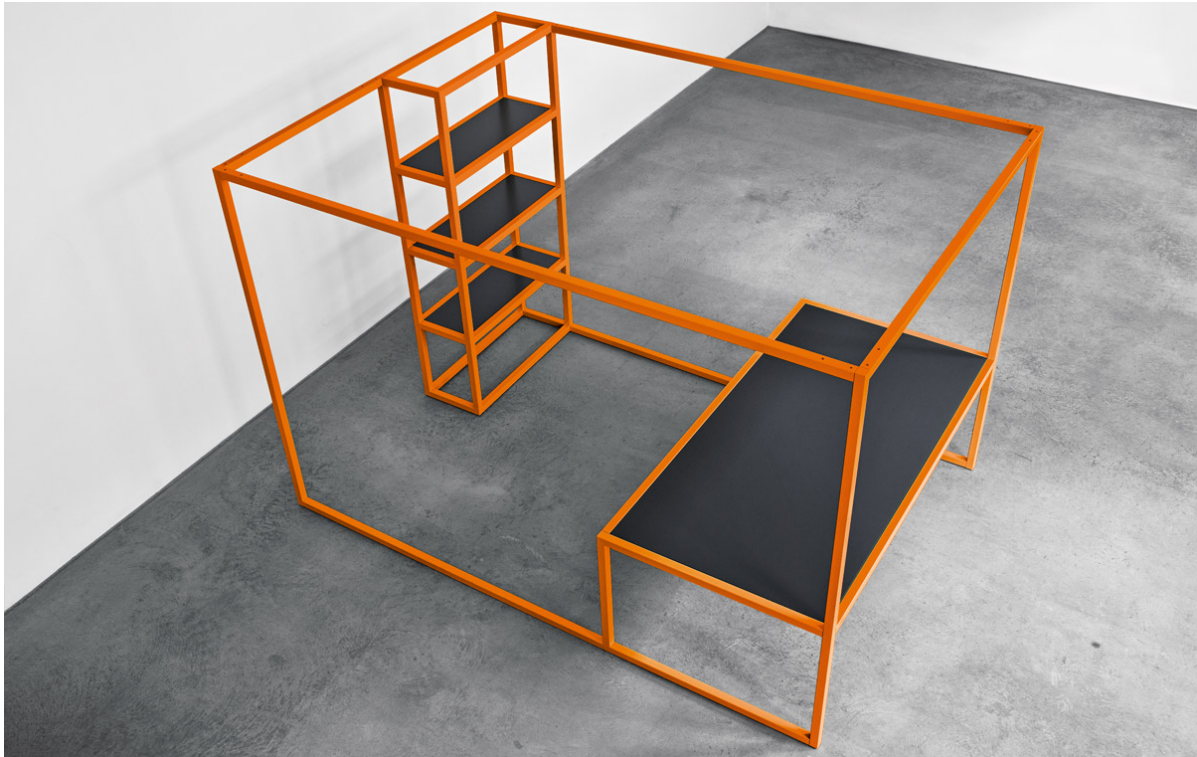

## SCHELLMANN FURNITURE

### Jörg Schellmann - Studiolo 2010

Tube steel construction with MDF  
Dimensions cm: 300 long x 200 wide x 200 high  
Colors: steel frame gray white RAL 9002 / zinc yellow  
RAL 1018 / pure orange RAL 2004 / traffic blue  
RAL 5017; MDF black