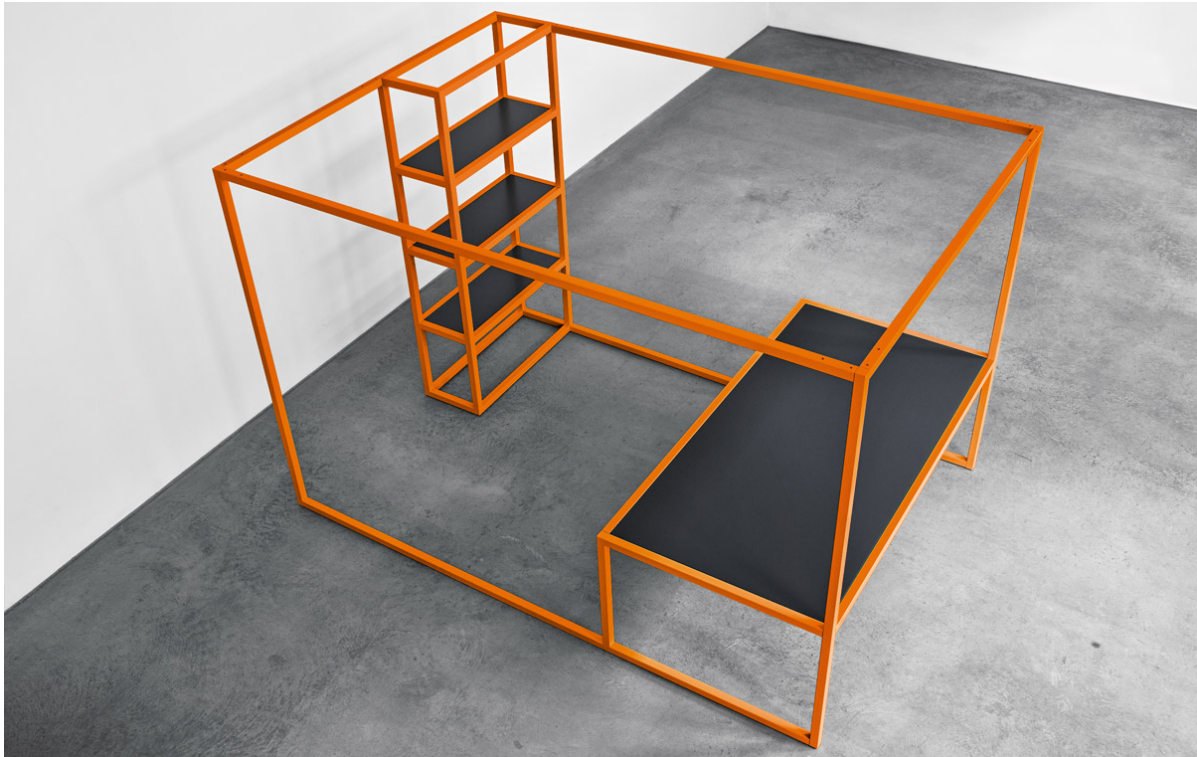

## SCHELLMANN FURNITURE

### Jörg Schellmann - Studiolo 2010

Tube steel construction with MDF  
Dimensions cm: 300 long x 200 wide x 200 high  
Colors: steel frame gray-white RAL 9002 / zinc yellow  
RAL 1018 / pure orange RAL 2004 / traffic blue  
RAL 5017; MDF gray-white RAL 9002 / stone gray  
RAL 7030 / slate gray RAL 7015