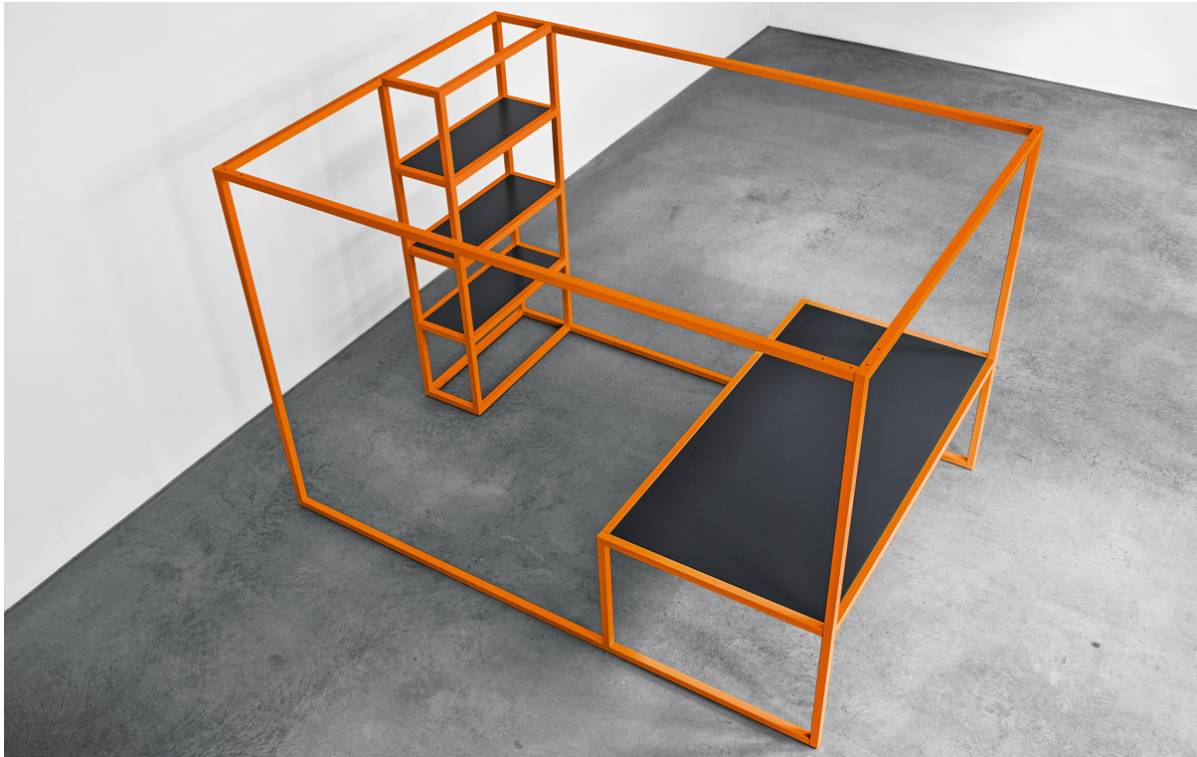

SCHELLMANN FURNITURE

Jörg Schellmann - Studiolo 2010

Tube steel construction with MDF
Dimensions cm: 300 long x 200 wide x 200 high
Colors: steel frame gray-white RAL 9002 / zinc yellow
RAL 1018 / pure orange RAL 2004 / traffic blue
RAL 5017; MDF gray-white RAL 9002 / stone gray
RAL 7030 / slate gray RAL 7015